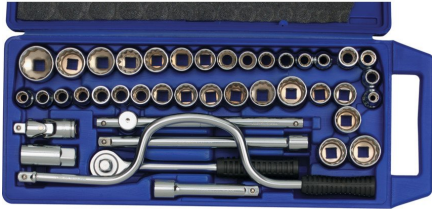

## Senator - 1/2mm Drive, SE42MAW Socket Set - 12 Points

Sockets: 10, 11, 12, 13, 14, 15, 17, 19, 20, 21, 22, 24 and 27mm. 3/8, 7/16, 1/2, 9/16, 5/8, 11/16, 3/4, 13/16, 7/8, 15/16, 1, 1.1/16, 1.1/4 AF. 1/8, 3/16, 1/4, 5/16, 3/8, 7/16, 1/2, 9/16, 5/8 BSW. Spark Plug socket: M14 (21mm).  
Accessories: ratchet, T-handle, brace, universal joint, 125 and 250mm extension bars.

Specifications	Details
Product Number	SEN5820180GTSK SE42MAW
Brand	Senator
Drive Type	Square
Finish/Coating	Aluminium-Free Chrome-plated Mirror Finish
Standards Met	ANSI B107.1: 1978 & BS 4006: 1992 ANSI B107.10M : 1982 ANSI B107.5M: 1987 BS 4006 : 1992
Set Type	Socket Set
Socket Size Range	1/8" With. - 5/8" Whit. 10mm - 27mm 3/8" AF - 1.1/4" AF
Number Of Points	12
Socket Depth	Standard
Includes	AF Sockets: 3/8", 7/16", 1/2", 9/16", 5/8", 11/16", 3/4", 13/16", 7/8", 15/16", 1", 1.1/16", 1.1/4" AF Extension Bars 125 and 250mm Metric Sockets: 10, 11, 12, 13, 14, 15, 17, 19, 20, 21, 22, 24 and 27mm Plastic Case Ratchet Handle Sliding T-handle Spark Plug Socket: M14 (21mm) Speed Brace Universal Joint Whitworth Sockets: 1/8", 3/16", 1/4", 5/16", 3/8", 7/16", 1/2", 9/16", 5/8"
Number Of Pieces	42
Drive Size	1/2mm