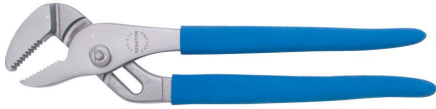

Senator 305mm/12 MULTIPLE SLIP JOINT PLIERS

Manufactured from chrome vanadium steel with a satin finish. Textured grip handles for improved comfort and control. Groove joint for quick adjustment with serrated jaws for extra grip.

Specifications	Details
Brand	Senator
Product Number	WT0427-12
Overall Length	305 mm
Overall Width	60 mm
Handle Material	PVC
Jaw Material	Chrome Vanadium Steel
Type	Pliers
SKU	SEN5584700GTSK
Jaw Style	Serrated
Dimensions	305x60x12
Jaw Opening	50 mm
Finish Coating	Satin
Joint Positions	6