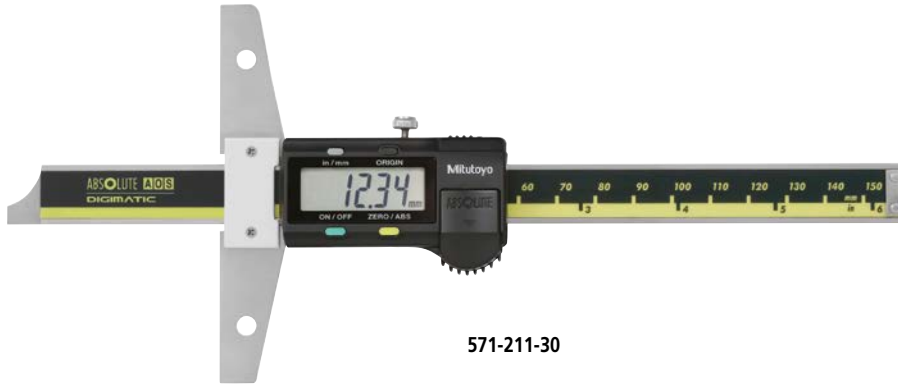

Depth Gauges

SERIES 571 – ABSOLUTE Digimatic Depth Gauge

- Enables stable depth measurement with a resolution of 0.01 mm.
- Features Mitutoyo's ABSOLUTE system. No need to reset the origin after switching on.
- Optional longer extension bases are available*.
- Data output function allows integration into statistical process control and measurement systems.

* Except for models with measuring ranges of 450, 600, 750, 1000 mm.

MeasurLink ENABLED **ABSOLUTE**

Data Management Software by Mitutoyo

Specifications

Inch/Metric

Code No.	Range	Resolution	Max. permissible error E_{MPE}
571-211-30	0 - 150 mm (0 - 6")	0.01 mm (.0005")	± 0.02 mm (± 0.0010 ")
571-212-30	0 - 200 mm (0 - 8")		
571-213-30	0 - 300 mm (0 - 12")		± 0.03 mm (± 0.0015 ")
571-214-10	0 - 450 mm (0 - 18")		± 0.05 mm (± 0.0020 ")
571-215-10	0 - 600 mm (0 - 24")		± 0.06 mm (± 0.0025 ")
571-216-10	0 - 750 mm (0 - 30")		± 0.07 mm (± 0.0025 ")
571-217-10	0 - 1000 mm (0 - 40")		

Note: Maximum permissible error, E_{MPE} , is the term (notation) used in JIS B 7517: 2018, revised based on ISO/TR 14253-6: 2012.

Dimensions

Technical Data

Repeatability:	0.01 mm (.0005")
Scale type:	ABSOLUTE electrostatic linear encoder
Battery:	SR44 (1 pc.), 938882
Battery life:	Approx. 3 years under normal use (1 year for 300 mm / 12" model)

Optional Accessories

Code No.	Description
For 571-211-30, 571-212-30 and 571-213-10	
264-621	U-WAVE-TC transmitter
264-625	U-WAVE-TCB transmitter
959143	Data hold unit
959149	SPC data cable with pushbutton (1 m)
959150	SPC data cable with pushbutton (2 m)
02AZF300	U-WAVE-TC connection unit
06AFM380C	USB input tool direct USB-ITN-C (2 m)
For 571-214-10, 571-215-10, 571-216-10 and 571-217-10	
959143	Data hold unit
959149	SPC data cable with pushbutton (1 m)
959150	SPC data cable with pushbutton (2 m)
02AZD790C	U-WAVE-T data cable with pushbutton (160 mm)
02AZE140C	U-WAVE-T data cable with pushbutton and footswitch connection (160/500 mm)
06AFM380C	USB input tool direct USB-ITN-C (2 m)