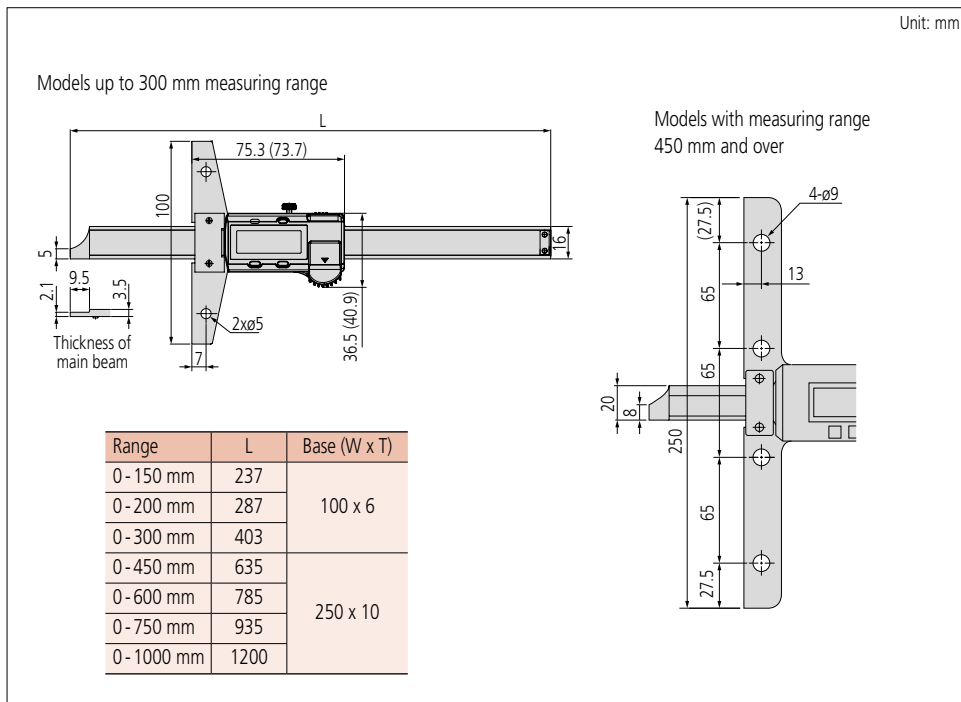

Depth Gauges

SERIES 571 – ABSOLUTE Digimatic Depth Gauge

- Enables stable depth measurement with a resolution of 0.01 mm.
- Features Mitutoyo's ABSOLUTE system. No need to reset the origin after switching on.
- Optional longer extension bases are available*.
- Data output function allows integration into statistical process control and measurement systems.

* Except for models with measuring ranges of 450, 600, 750, 1000 mm.

MeasurLink ENABLED **ABSOLUTE**

Data Management Software by Mitutoyo

Specifications

Inch/Metric

Code No.	Range	Resolution	Max. permissible error E_{MPE}
571-211-30	0 - 150 mm (0 - 6")	0.01 mm (.0005")	± 0.02 mm (± 0.0010 ")
571-212-30	0 - 200 mm (0 - 8")		
571-213-30	0 - 300 mm (0 - 12")		± 0.03 mm (± 0.0015 ")
571-214-10	0 - 450 mm (0 - 18")		± 0.05 mm (± 0.0020 ")
571-215-10	0 - 600 mm (0 - 24")		± 0.06 mm (± 0.0025 ")
571-216-10	0 - 750 mm (0 - 30")		± 0.07 mm (± 0.0025 ")
571-217-10	0 - 1000 mm (0 - 40")		

Note: Maximum permissible error, E_{MPE} , is the term (notation) used in JIS B 7517: 2018, revised based on ISO/TR 14253-6: 2012.

Dimensions

Technical Data

Repeatability:	0.01 mm (.0005")
Scale type:	ABSOLUTE electrostatic linear encoder
Battery:	SR44 (1 pc.), 938882
Battery life:	Approx. 3 years under normal use (1 year for 300 mm / 12" model)

Optional Accessories

Code No.	Description
For 571-211-30, 571-212-30 and 571-213-10	
264-621	U-WAVE-TC transmitter
264-625	U-WAVE-TCB transmitter
959143	Data hold unit
959149	SPC data cable with pushbutton (1 m)
959150	SPC data cable with pushbutton (2 m)
02AZF300	U-WAVE-TC connection unit
06AFM380C	USB input tool direct USB-ITN-C (2 m)
For 571-214-10, 571-215-10, 571-216-10 and 571-217-10	
959143	Data hold unit
959149	SPC data cable with pushbutton (1 m)
959150	SPC data cable with pushbutton (2 m)
02AZD790C	U-WAVE-T data cable with pushbutton (160 mm)
02AZE140C	U-WAVE-T data cable with pushbutton and footswitch connection (160/500 mm)
06AFM380C	USB input tool direct USB-ITN-C (2 m)